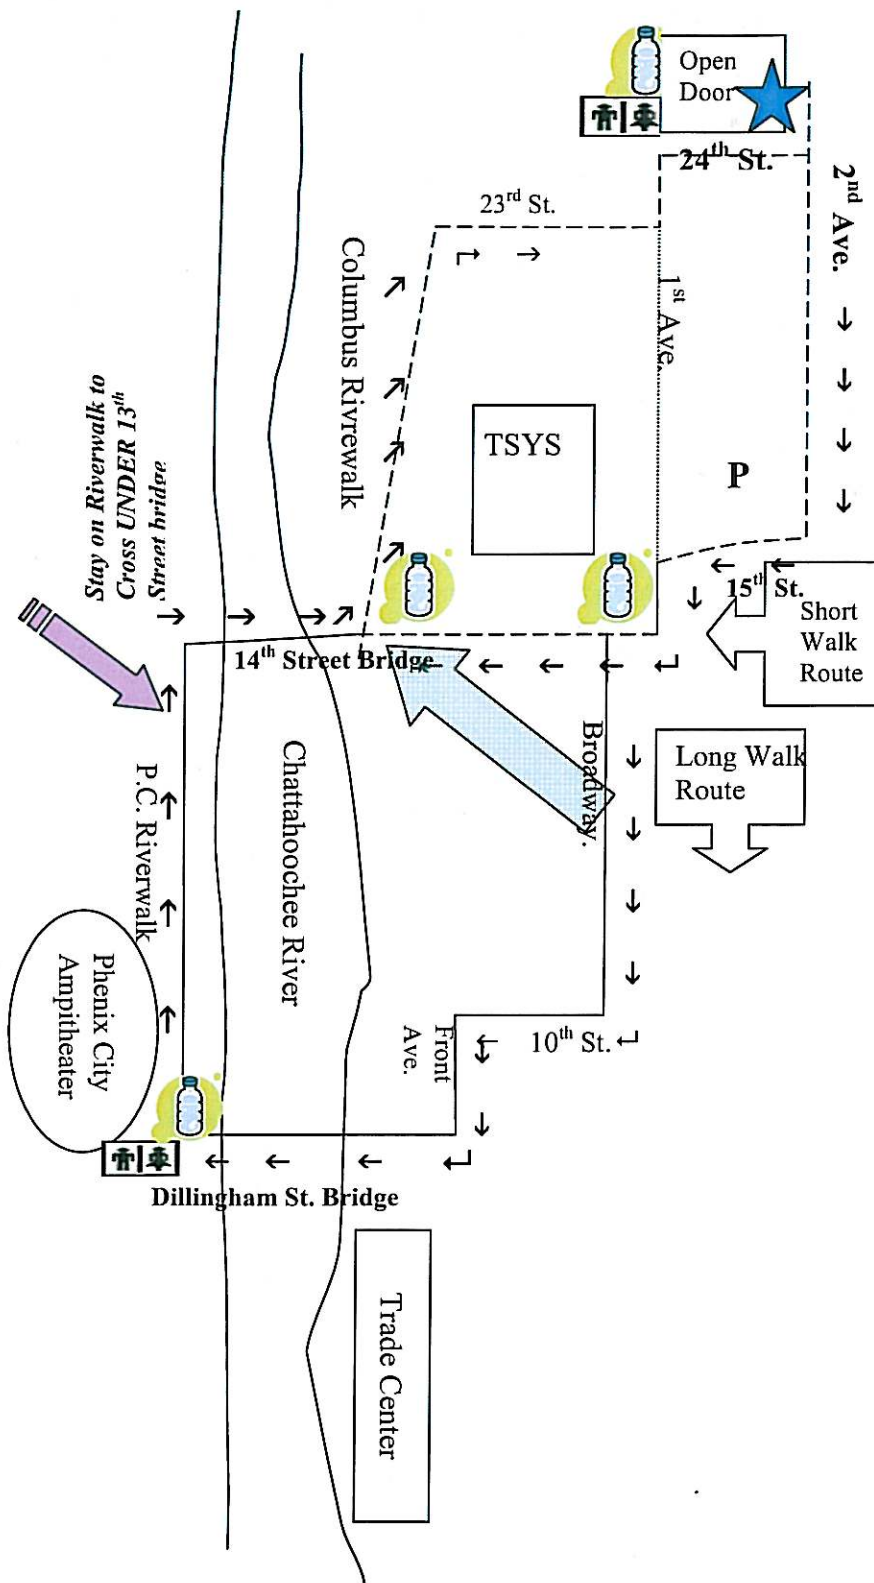

2009 Open Door 22nd Annual Walk Classic

Legend

-  Start & Finish at Open Door
- P** Parking – shuttle available
-  Restrooms
-  Rest stop
-  Chattahoochee River
- Short Walk
- + ----- Full Walk